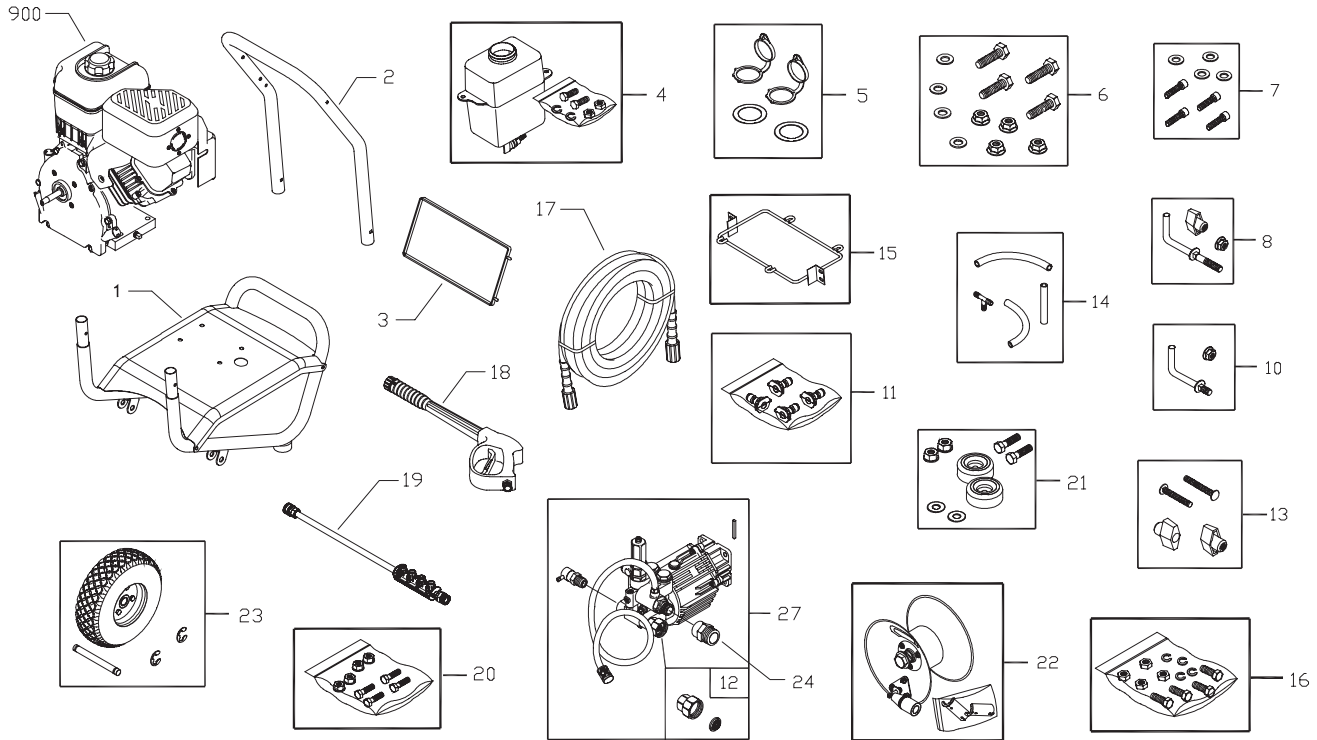

Item	Part #	Description
1	197722GS	BASE
2	B194718GS	HANDLE
3	192698GS	ASSY, Billboard w/Decal
4	194662GS	KIT, Chemical Tank
	192980GS	KIT, Valve
5	194663GS	KIT, Chem Caps w/Tags
6	192797GS	KIT, Engine Mounting Hardware
7	192131GS	KIT, Pump Mounting Hardware
8	194264GS	KIT, Hook, Handle
10	192309GS	KIT, Hook, Base
11	B5646GS	KIT, Spray Tip
	191903ZZGS	NOZZLE, QC, Black
	191903NGS	NOZZLE, QC, Red
	191903PGS	NOZZLE, QC, Yellow
	191903SGS	NOZZLE, QC, White
12	192135GS	KIT, Garden Hose Inlet
13	B2203GS	KIT, Handle Connector
14	192775GS	KIT, Chemical Hoses
15	192502GS	WIREFORM
16	194664GS	KIT, Chem Tank Hardware
17	185877GS	HOSE
18	B1862BGS	GUN
19	192198GS	EXTENSION, QC w/Nozzle Holder
20	194627GS	KIT, Wireform Hardware

Item	Part #	Description
21	192310GS	KIT, Vibration Mount
22	192648GS	ASSY, Hose Reel
23	192317GS	KIT, Wheel
	191265GS	E-Ring
	191267MGS	Axle
24	95457GS	ADAPTER, Hose to Hose
27	194003GS	ASSY, Pump
	194298GS	VALVE, Thermal Relief
	23139DGS	KEY
900	§	ENGINE

§ - Contact Engine Manufacturer

EXPLODED VIEW AND PARTS LIST — PUMP

Item	Part #	Description
21	194434GS	O-RING
22	190639GS	SPACER
24	190640GS	WASHER
42	190646GS	PISTON, Guide
50	198160GS	VENT CAP, with O-Ring
63	194435GS	O-RING
70	190654GS	PUMP HEAD
71	190655GS	GRUB SCREW & WASHER
A	190657GS	KIT, CHECK VALVE
B	192914GS	KIT, CHEMICAL INJECT
C	190660GS	KIT, SEAL WATER

Item	Part #	Description
D	194426GS	KIT, INJECTOR
E	194427GS	KIT, BALL & SPRING
F	193126GS	KIT, UNLOADER
G	194425GS	KIT, SEAL OIL

Parts Not Illustrated

190656GS	OIL BOTTLE
B2384GS	FILTER, INLET

NOTE: Item letters A - G are service kits and include all parts shown within the box.