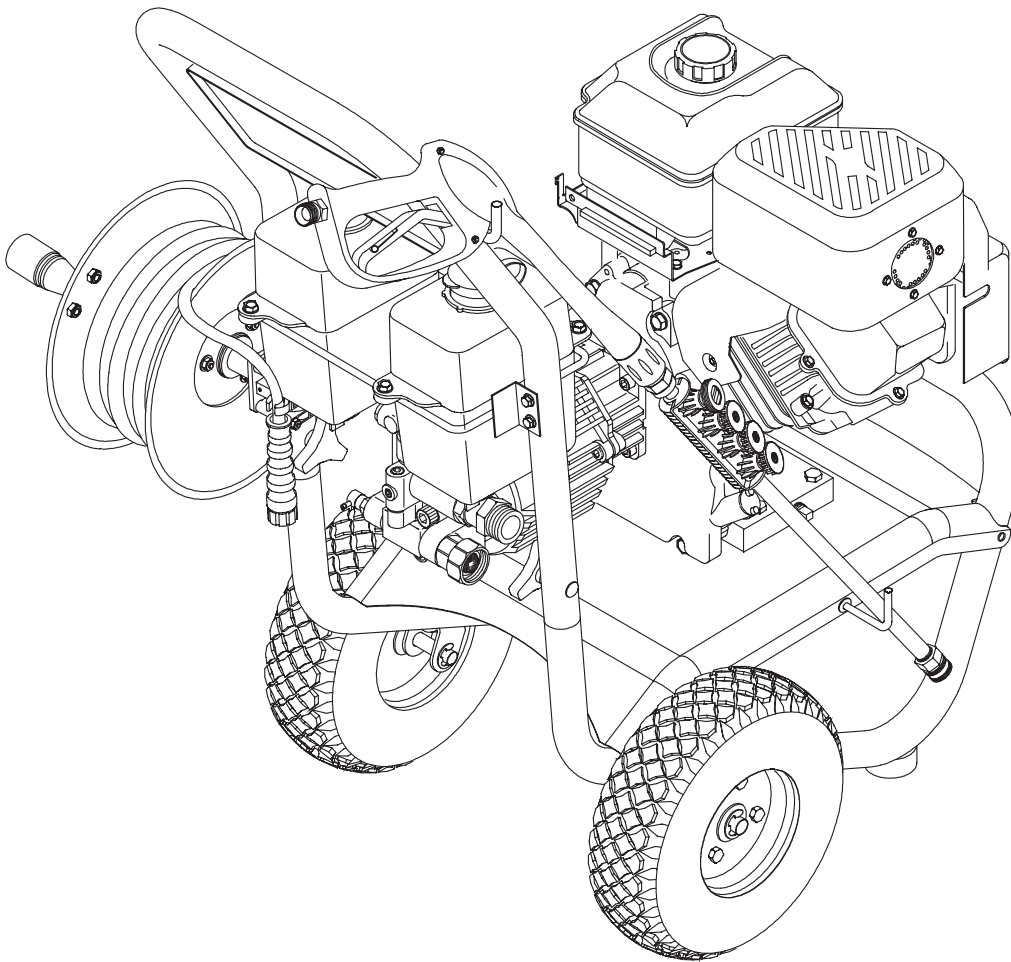

ELITE Series™

**Pressure Washer
Lavador a Presión**

Illustrated Parts List

**01937
(2800 PSI)**

Questions? Help is just a moment away!

Preguntas? La ayuda es justa un momento lejos!

Call: **Pressure Washer Helpline - 1-800-743-4115** M-F 8-5 CT

Llame: **Línea Directa del Lavador a Presión - 1-800-743-4115** M-F 8-5 CT

**BRIGGS & STRATTON POWER PRODUCTS GROUP, LLC
JEFFERSON, WISCONSIN, U.S.A.**

Manual No. 193105A
Revision B (08/06/2007)

EXPLODED VIEW AND PARTS LIST — MAIN UNIT

Item	Part #	Description
21	192310GS	KIT, Vibration Mount
22	192648GS	ASSY, Hose Reel
23	192317GS	KIT, Wheel
	191265GS	E-Ring
	191267MGS	Axle
24	95457GS	ADAPTER, Hose to Hose
27	194003GS	ASSY, Pump
	194298GS	VALVE, Thermal Relief
	23139DGS	KEY
900	§	ENGINE

§ - Contact Engine Manufacturer

EXPLODED VIEW AND PARTS LIST — PUMP

Item	Part #	Description
21	194434GS	O-RING
22	190639GS	SPACER
24	190640GS	WASHER
42	190646GS	PISTON, Guide
50	198160GS	VENT CAP, with O-Ring
63	194435GS	O-RING
70	190654GS	PUMP HEAD
71	190655GS	GRUB SCREW & WASHER
A	190657GS	KIT, CHECK VALVE
B	192914GS	KIT, CHEMICAL INJECT
C	190660GS	KIT, SEAL WATER