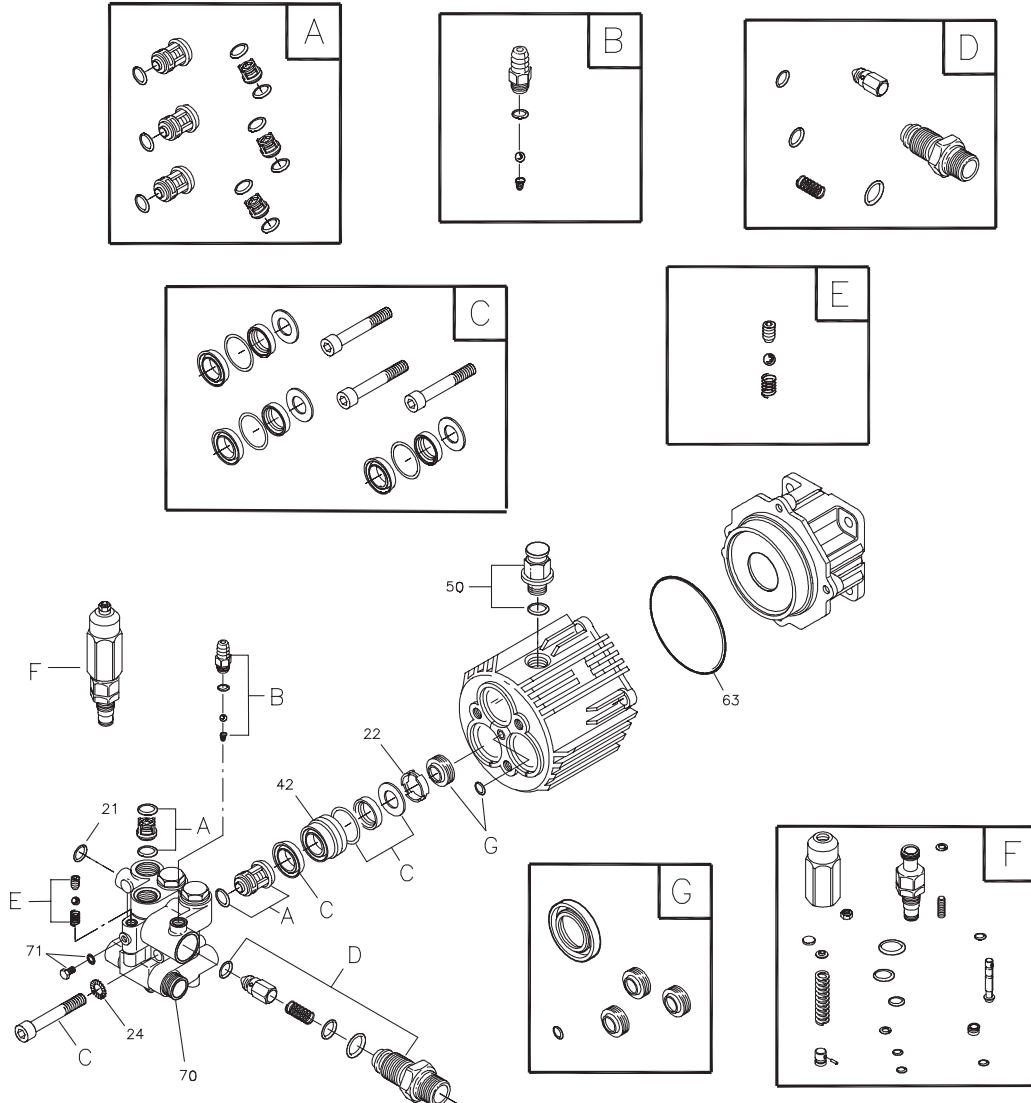

Item	Part #	Description
21	192310GS	KIT, Vibration Mount
22	192648GS	ASSY, Hose Reel
23	192317GS	KIT, Wheel
	191265GS	E-Ring
	191267MGS	Axle
24	95457GS	ADAPTER, Hose to Hose
27	194003GS	ASSY, Pump
	194298GS	VALVE, Thermal Relief
	23139DGS	KEY
900	§	ENGINE

Parts Not Illustrated

193105GS	MANUAL, Operator's
MS3430	MANUAL, Engine
695155	KNOB, Throttle
BB3061BGS	OIL BOTTLE
87815GS	GOGGLES
192776GS	KIT, Decals

Optional Accessories:

6048	KIT, O-Ring Maintenance
6039	PUMP SAVER

§ - Contact Engine Manufacturer

EXPLODED VIEW AND PARTS LIST — PUMP

Item	Part #	Description
21	194434GS	O-RING
22	190639GS	SPACER
24	190640GS	WASHER
42	190646GS	PISTON, Guide
50	198160GS	VENT CAP, with O-Ring
63	194435GS	O-RING
70	190654GS	PUMP HEAD
71	190655GS	GRUB SCREW & WASHER
A	190657GS	KIT, CHECK VALVE
B	192914GS	KIT, CHEMICAL INJECT
C	190660GS	KIT, SEAL WATER

Item	Part #	Description
D	194426GS	KIT, INJECTOR
E	194427GS	KIT, BALL & SPRING
F	193126GS	KIT, UNLOADER
G	194425GS	KIT, SEAL OIL

Parts Not Illustrated

190656GS	OIL BOTTLE
B2384GS	FILTER, INLET

NOTE: Item letters A - G are service kits and include all parts shown within the box.